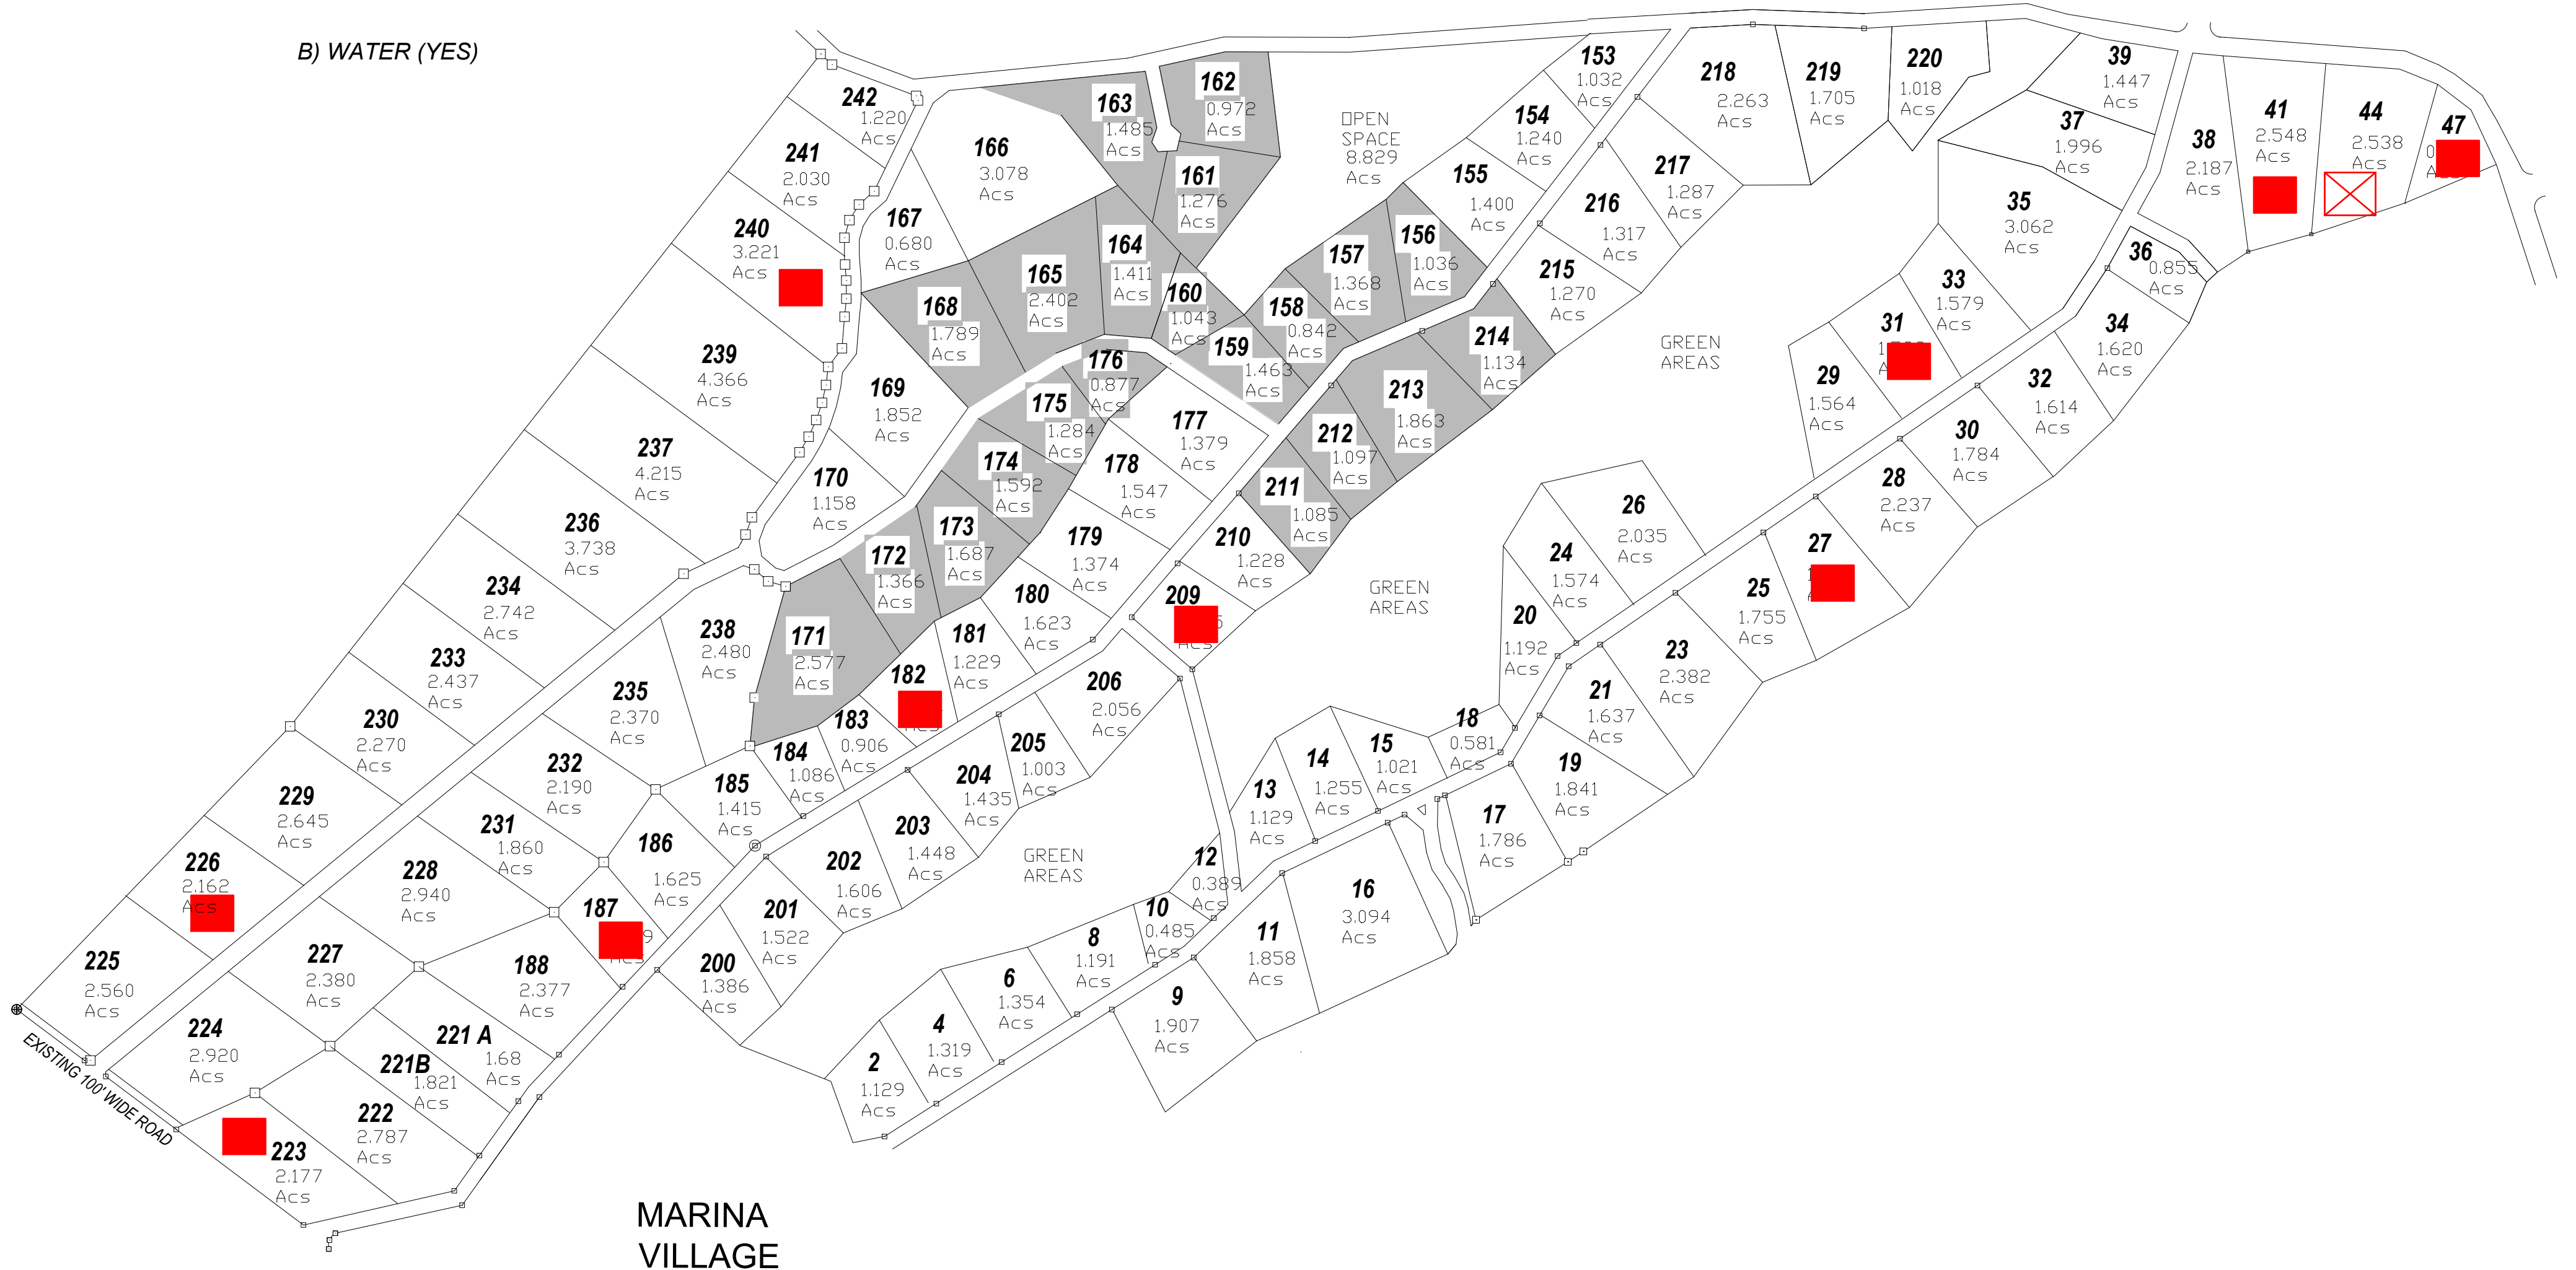

ESTATE LOTS AUTHENTICATED

19 Lots (224 thru 242) - Entry No. 11879 Reg. No. 7
 100 Lots - Entry No. 9198 Reg. No. 24
 Lot 221A & B - Entry No. 13743 Reg. No. 7
 Lots 38, 41, 44, & 47 - Entry No. 9628 Reg. No. 7

PROJECT STATUS:

- 1) -SURVEYED (YES)
 - AUTHENTICATED (YES)
 - TITLE RELEASE (YES)
- 2) ROAD ACCESS (YES)
- 3) UTILITIES:
 - A) POWER-ALL LOTS HAVE POWER EXCEPT SHADED LOTS
 - B) WATER (YES)

KEY:

-  --- Water Well site
-  --- Home Under Construction
-  --- Completed Home